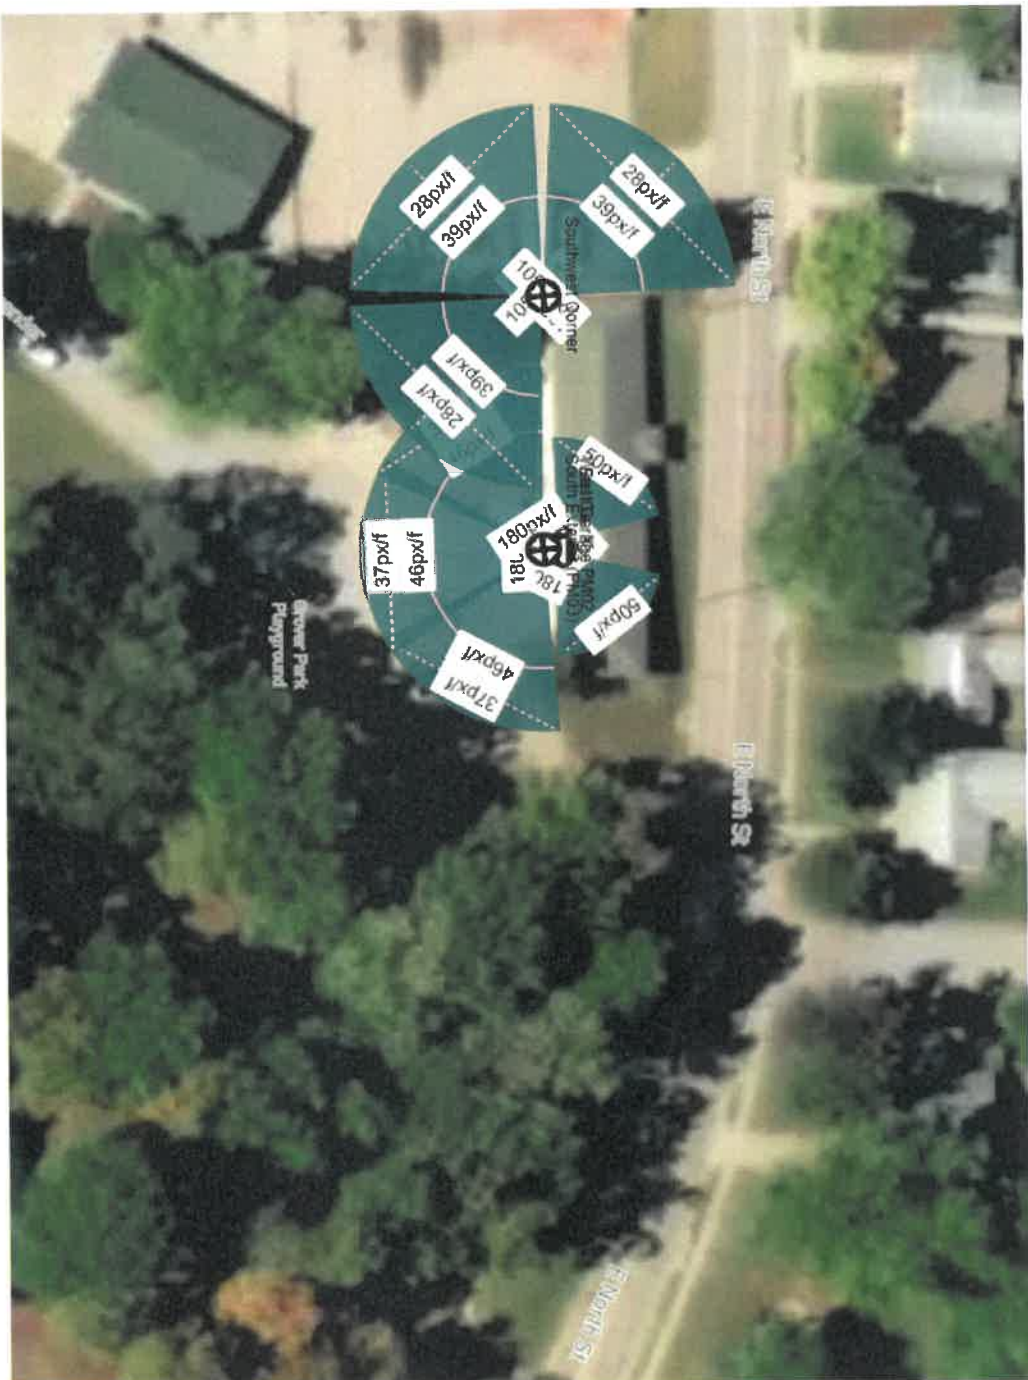

**Map**

Sales at Avigilon  
 +1.604.629.5182  
 sales@avigilon.com

Technical Support  
 +1.888.281.5182  
 support@avigilon.com

This document and the data contained herein were produced using the AVIGILON™ System Design Tool (SDT) and, correspondingly, are subject to the SDT's Terms and Conditions of Use (sdt.avigilon.com). The SDT and the data contained in this document are for estimation and illustrative purposes only and may not represent actual performance or system design parameters. Please contact your Sales Engineer or asksales@avigilon.com if you have any questions or concerns.