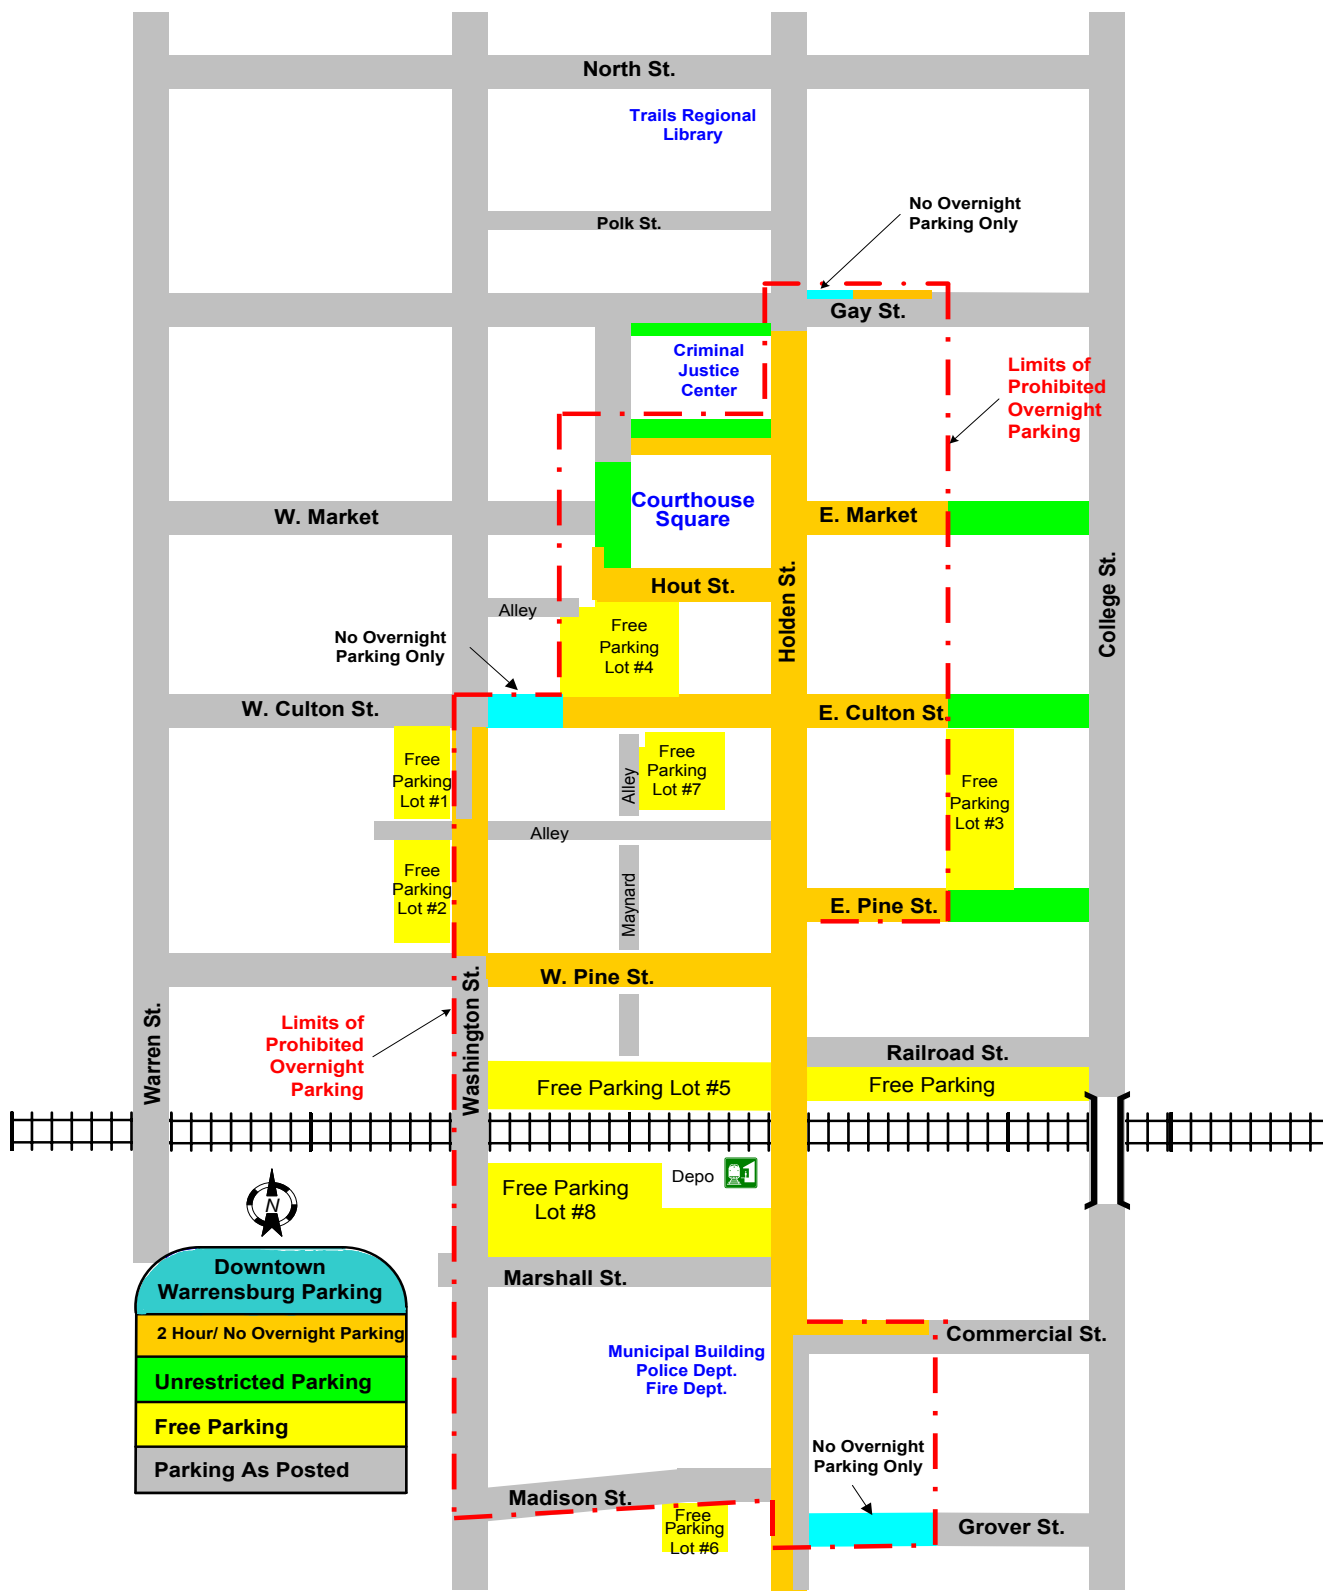

In order to create more parking options for the patrons of the downtown area a new concept has been developed and enacted by the City. New parking restriction signs have been posted throughout the downtown area.

Overnight vehicles that normally remain parked in the downtown area will be able to park in the free city parking lots or areas just outside of the downtown zone without being ticketed or towed.

No Parking Overnight, Monday thru Friday from 2 AM to 5 AM, will be enforced for most of the downtown streets. Motorists in violation of this new requirement will be fined \$15.00 and may have their vehicle towed at the owners expense.

## DOWNTOWN PARKING GUIDE

This map has been distributed to assist the motoring public in their parking decisions.

# Downtown Warrensburg Parking Guide

**2 -Hour / No Overnight**

Parking in this zone is limited to 2 hours maximum, **No Overnight Parking**  
Allowed from 2 AM to 5 AM

**Unrestricted on Street  
Parking**