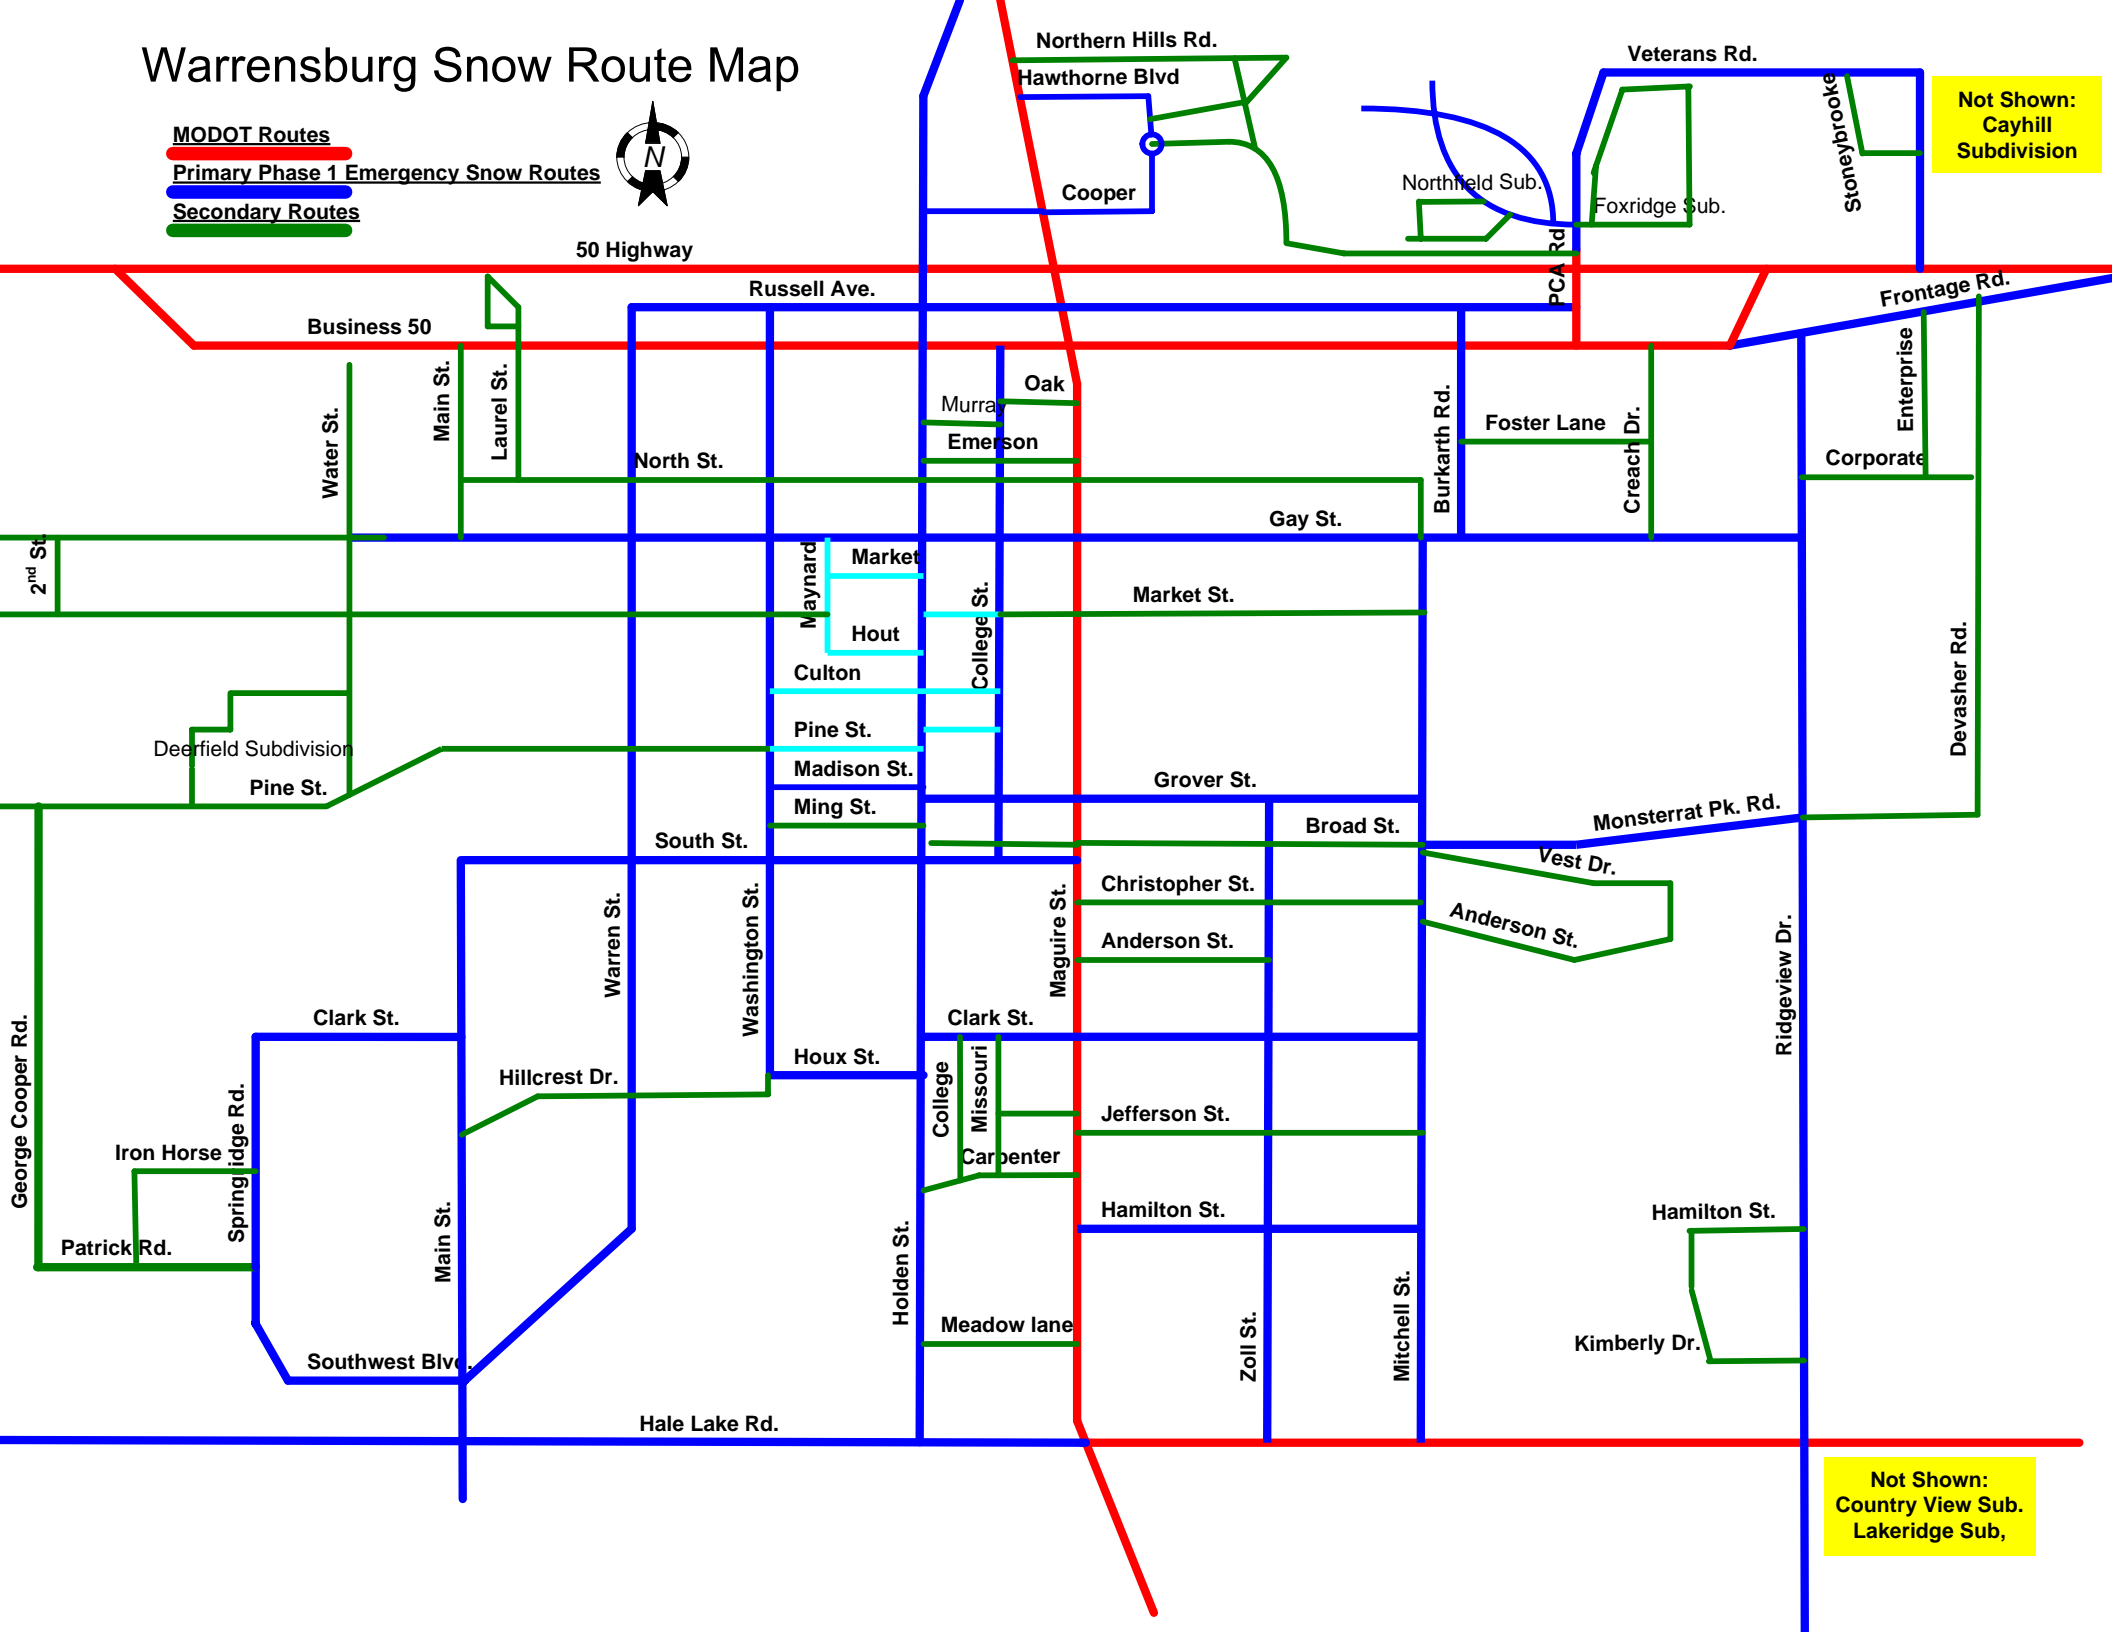

# Warrensburg Snow Route Map

**MODOT Routes**

**Primary Phase 1 Emergency Snow Routes**

**Secondary Routes**

50 Highway

Not Shown:  
Cayhill  
Subdivision

Not Shown:  
Country View Sub.  
Lakeridge Sub,