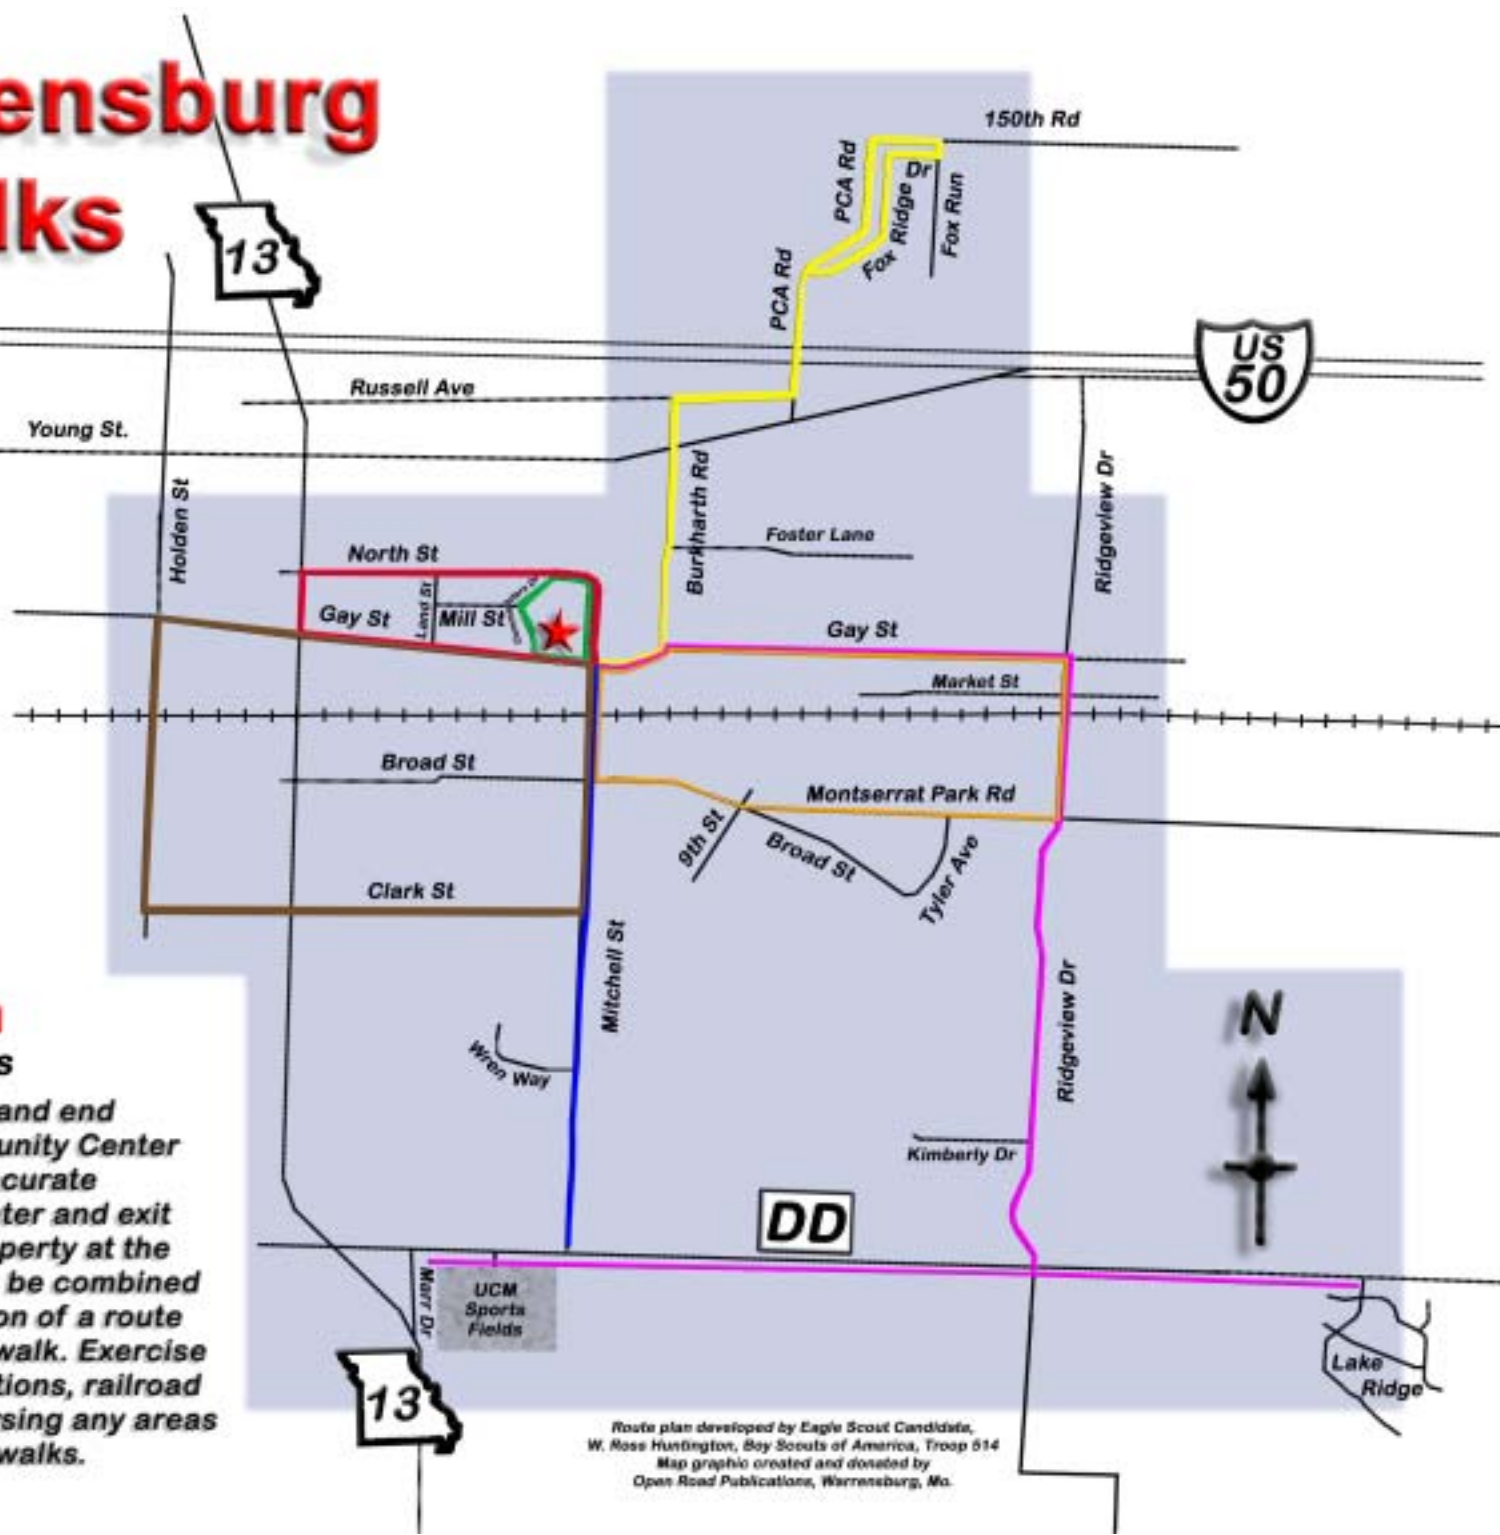

Warrensburg Walks

Trail length legend

- 3.5 miles
- 1.4 miles
- .6 miles
- 8 miles
- 3 miles
- 2.5 miles
- 2.8 miles

Warrensburg Walks Trails

Walking trail routes begin and end at the Warrensburg Community Center front door. For the most accurate distance measurement, enter and exit the Community Center property at the same location. Routes can be combined for longer walks or a portion of a route can be used for a shorter walk. Exercise due caution at all intersections, railroad crossings and when traversing any areas that may have broken sidewalks.

Route plan developed by Eagle Scout Candidate, W. Ross Huntington, Boy Scouts of America, Troop 514
Map graphic created and donated by Open Road Publications, Warrensburg, Mo.